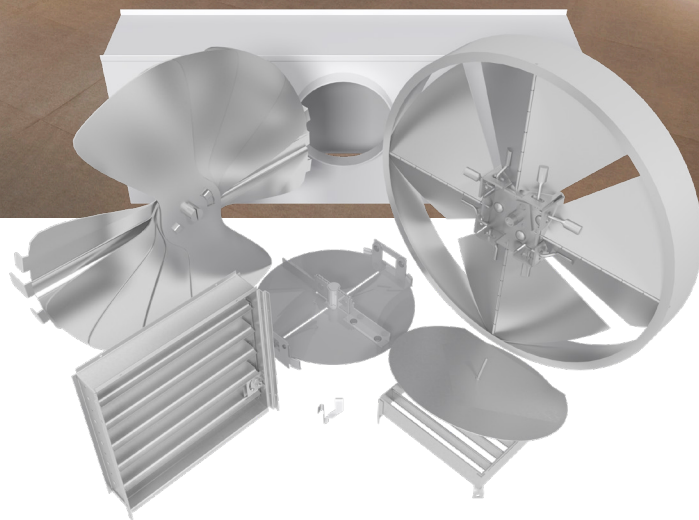

## ACCESSORIES

For Grilles & Diffusers

---

### SR – SQUARE TO ROUND ADAPTOR

Square-to-Round adaptors (SR) allow direct connection to round ducts for square necked diffusers/grilles.

### OPTIONS

- + Configuration
  - Low profile (SR)
  - Integral damper (SR3)

SR3

Low Profile SR