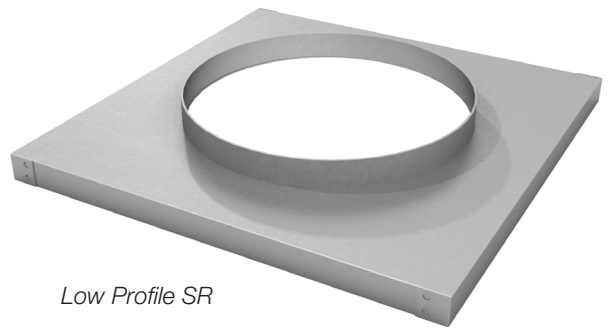

### SR – SQUARE TO ROUND ADAPTOR

Square-to-Round adaptors (SR) allow direct connection to round ducts for square necked diffusers/grilles.

### OPTIONS

- + Configuration
  - Low profile (SR)
  - Integral damper (SR3)

SR3

Low Profile SR